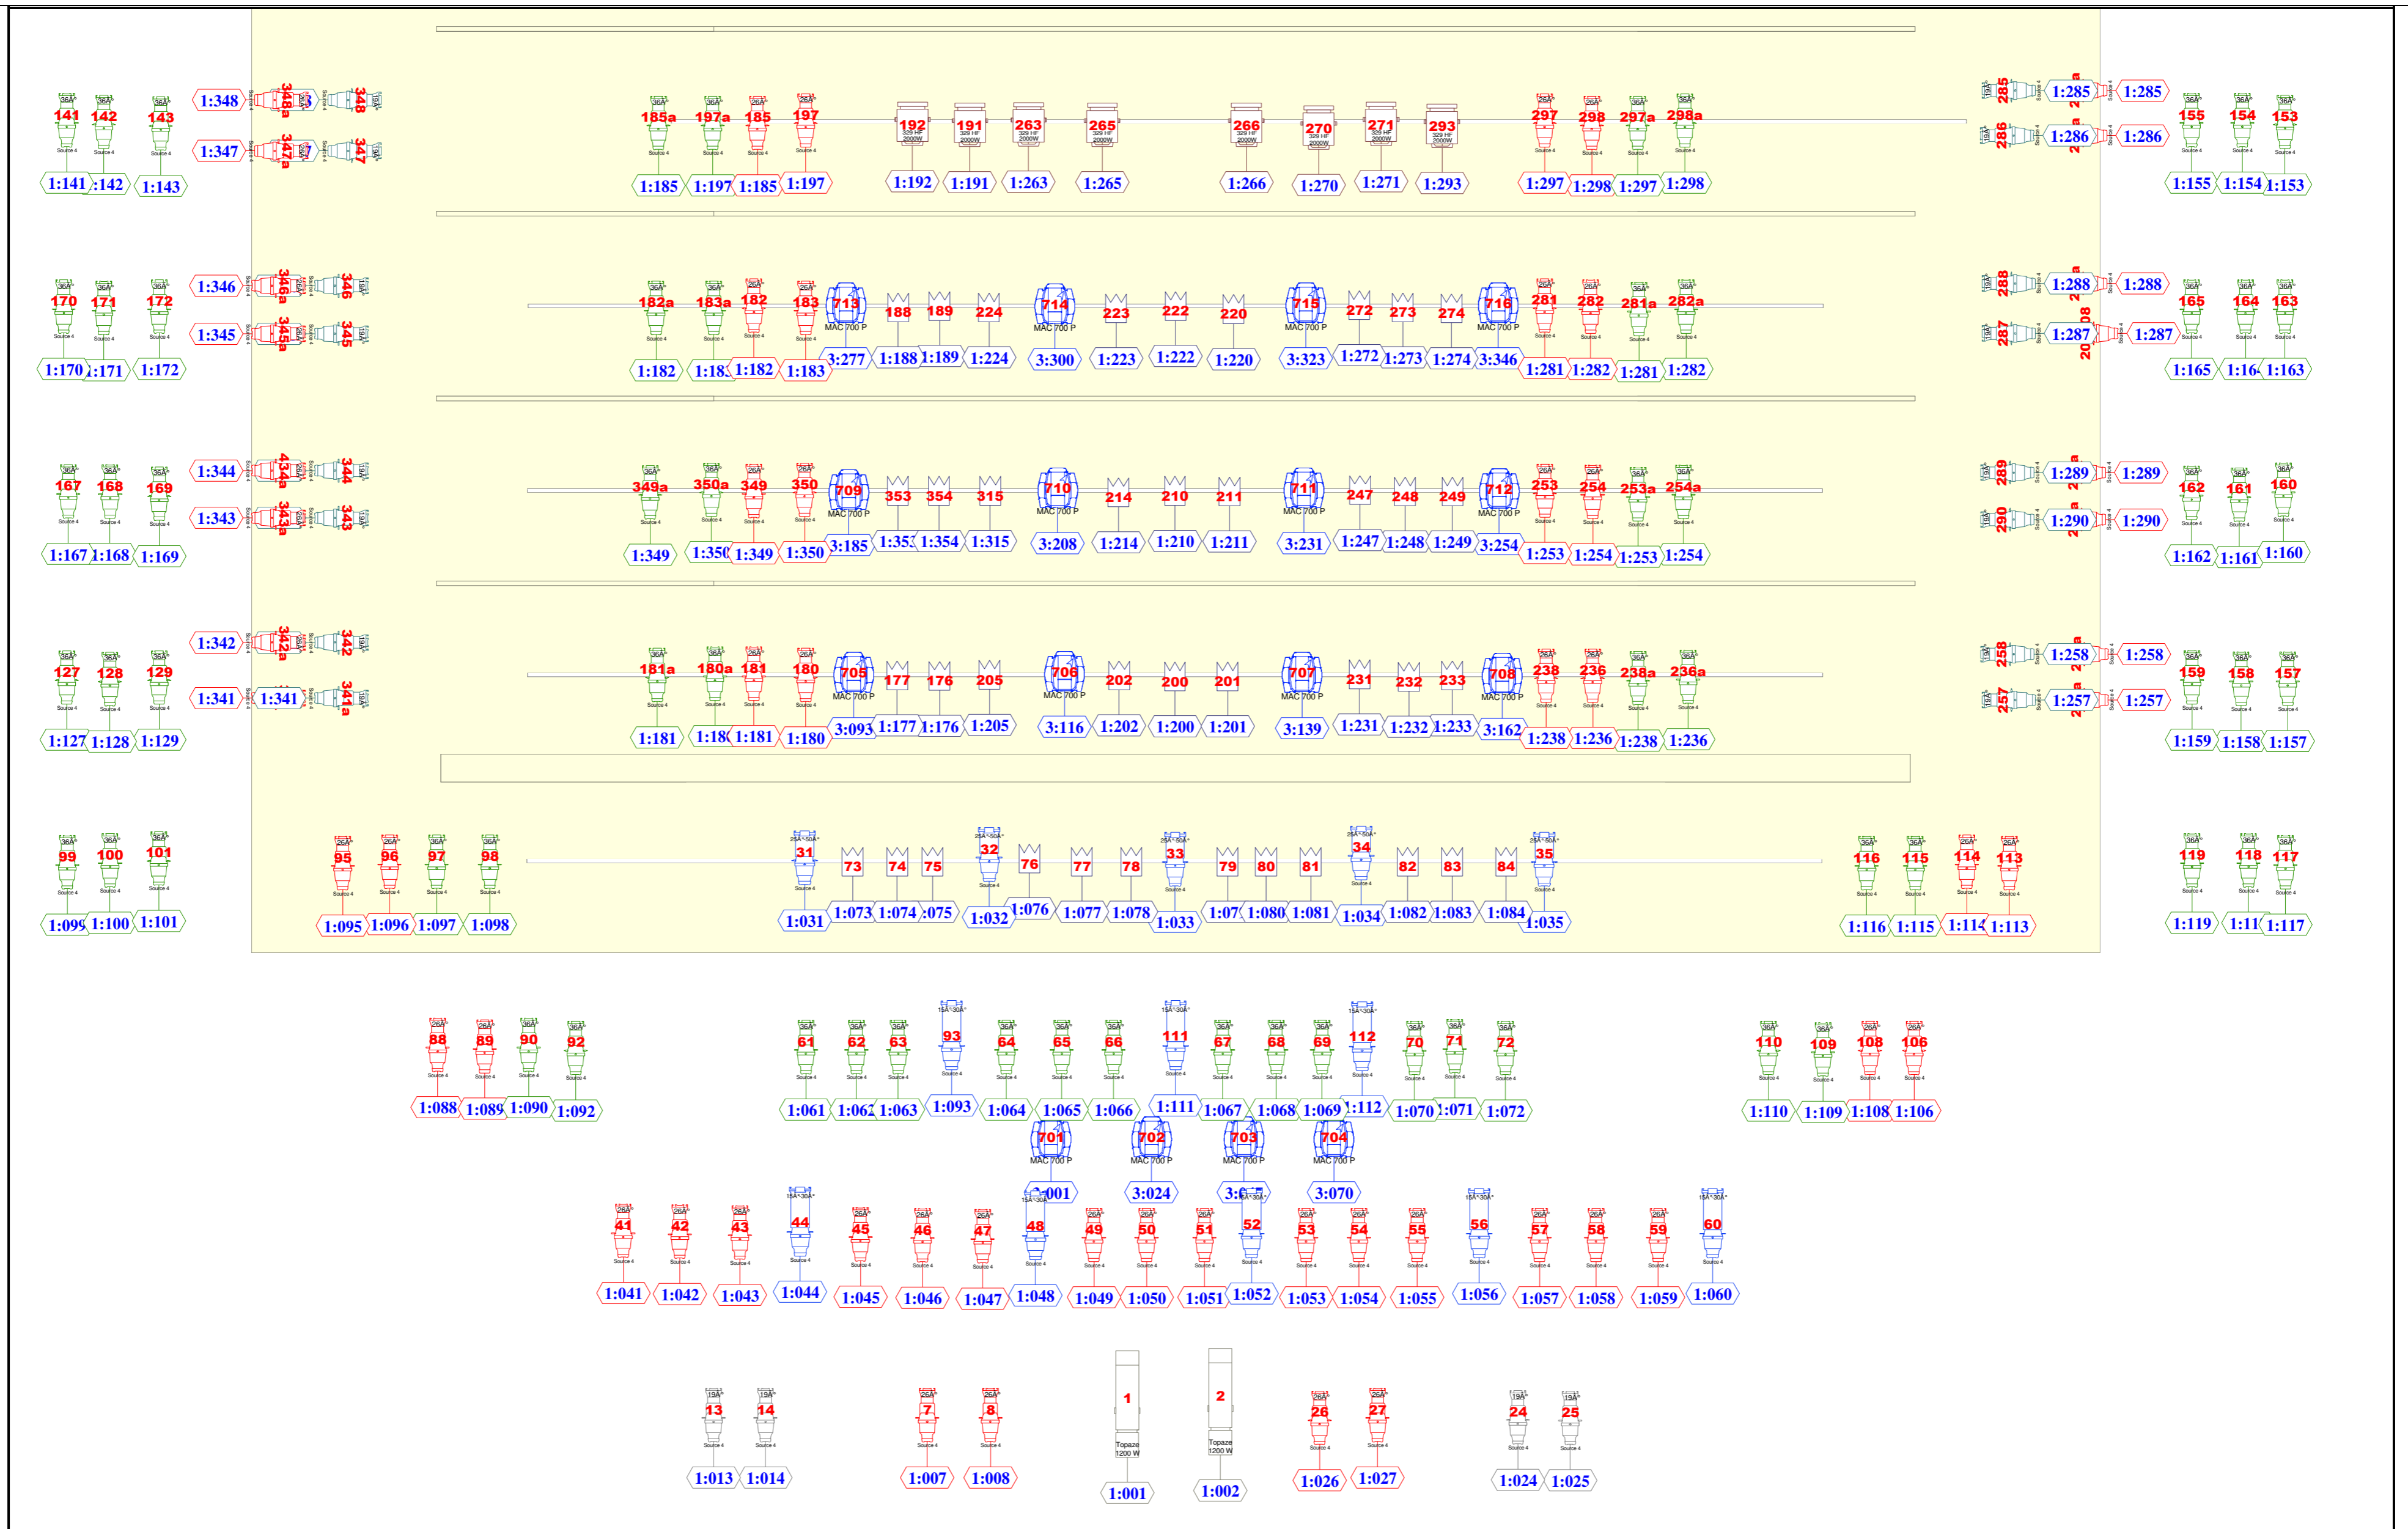

ETC	
Source Four 750w 19 degree (model)	20
Source Four 750w 26 degree (model)	59
Source Four 750w 36 degree (model)	66
Source Four Zoom 750w 15-30 degree	25
Source Four Zoom 750w 25-50 degree	5
Martin	
MAC 700 Profile	16
Robert Juliat	
329HF 2000W	8
Topaze 1200W	2
Selecon	
Rama 175 FFT Fresnel	39
Fixture Colour code:	
ETC Source Four:	
Dark Green ETC 19	
Red ETC 26	
Light Green ETC 36	
Blue Zoom	

Please Note:
 This venue has a **FIXED LIGHTING RIG.**
SUBJECT TO CHANGE WITHOUT NOTICE