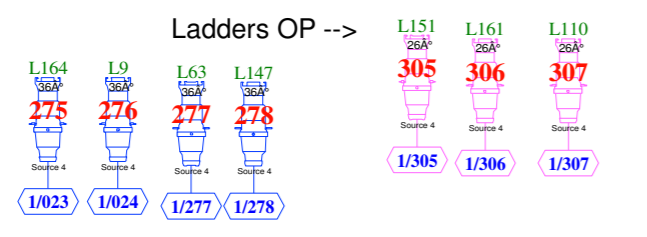

Manufacturer: ETC

Model	Symbol
Source Four 750w 19 degree (model)	
36	
Source Four 750w 26 degree (model)	
72	
Source Four 750w 36 degree (model)	
87	
Source Four LED Series 2	
34	
Source Four Zoom 750w 15-30 degree	
30	

Manufacturer: Martin

Model	Symbol
MAC 2000 Performance	
7	
MAC 250 Wash	
4	
MAC 700 Profile	
20	
MAC Aura XB	
20	
MAC Quantum Profile	
24	

Manufacturer: Robert Juliat

Model	Symbol
329HF 2000W	
24	
Aramis 2500W	
4	