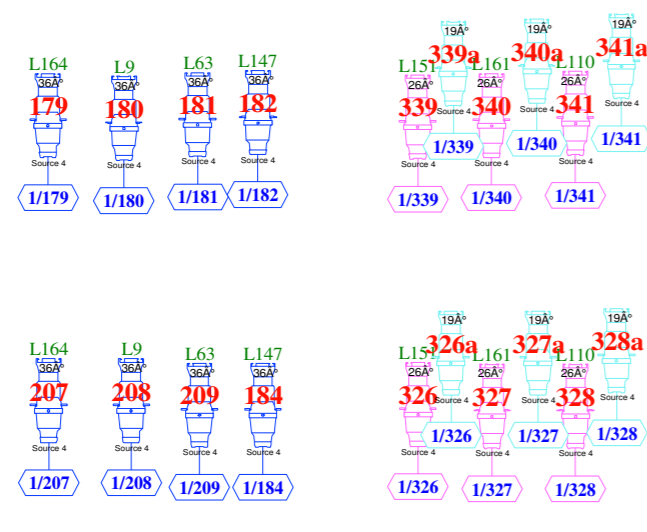

Manufacturer: ETC

Model	Symbol
Source Four 750w 19 degree (model)	
36	
Source Four 750w 26 degree (model)	
72	
Source Four 750w 36 degree (model)	
87	
Source Four LED Series 2	
34	
Source Four Zoom 750w 15-30 degree	
30	

Manufacturer: Martin

Model	Symbol
MAC 2000 Performance	
7	
MAC 250 Wash	
4	
MAC 700 Profile	
20	
MAC Aura XB	
20	
MAC Quantum Profile	
24	

Manufacturer: Robert Juliat

Model	Symbol
329HF 2000W	
24	
Aramis 2500W	
4	