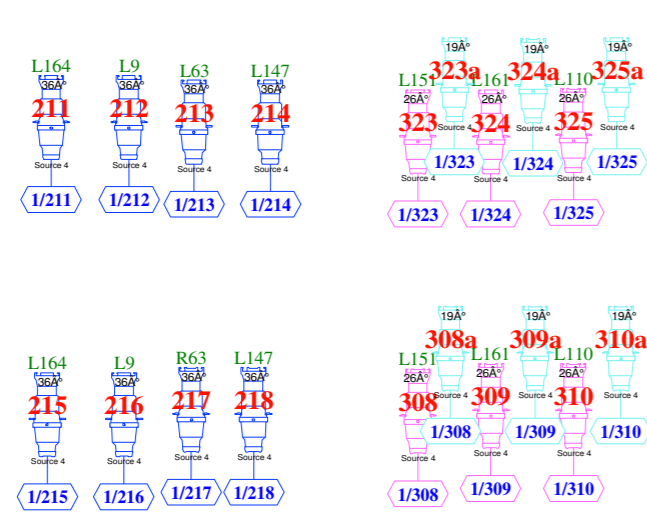

Manufacturer: ETC

Model	Symbol
Source Four 750w 19 degree (model)	
36	
Source Four 750w 26 degree (model)	
72	
Source Four 750w 36 degree (model)	
87	
Source Four LED Series 2	
34	
Source Four Zoom 750w 15-30 degree	
30	

Manufacturer: Martin

Model	Symbol
MAC 2000 Performance	
7	
MAC 250 Wash	
4	
MAC 700 Profile	
20	
MAC Aura XB	
20	
MAC Quantum Profile	
24	

Manufacturer: Robert Juliat

Model	Symbol
329HF 2000W	
24	
Aramis 2500W	
4	